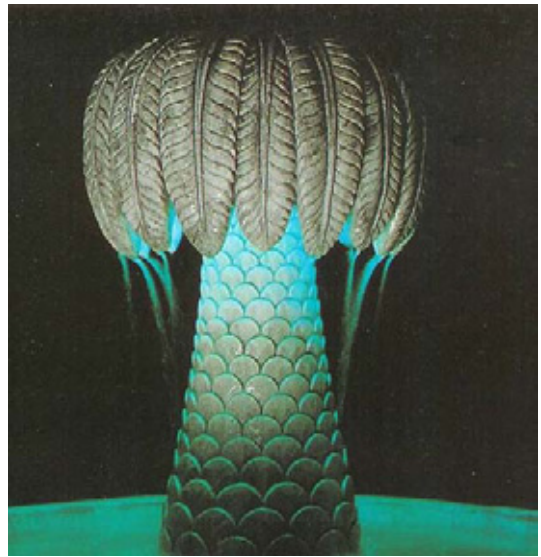

Art.821
Palma tropical
alt.cm.90x60
kg.197