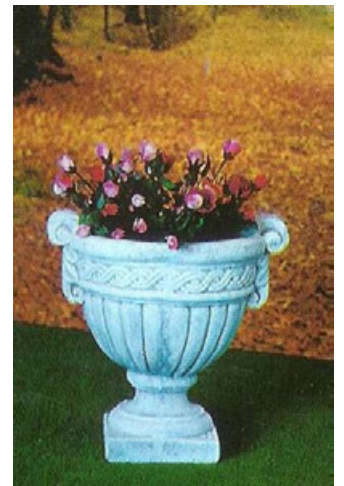

Art.86
Vaso pagno
alt.cm.46x48-kg.33