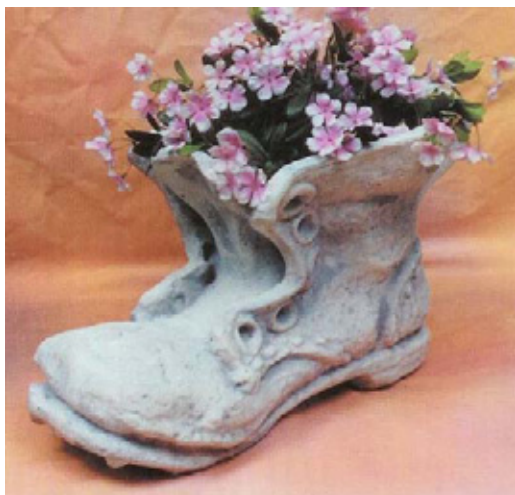

Art.65
Scarpone gr.
alt.cm.36x65-kg.40