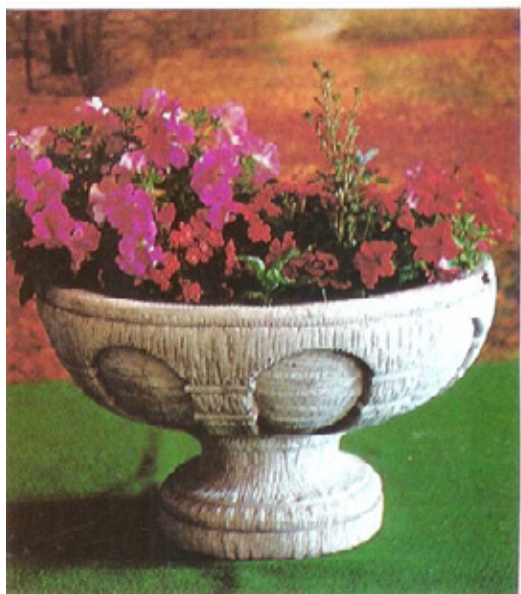

Art.102
Ciottola Arcara
alt.cm.43x70
kg.90