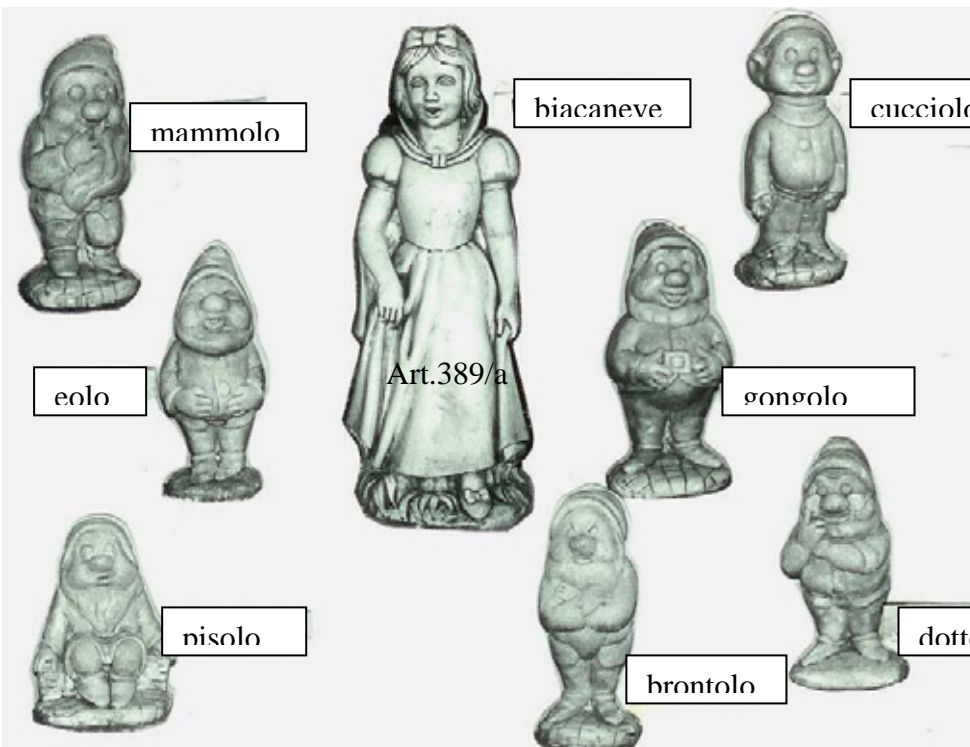

Art.389/a
Biancaneve
alt.cm.80
kg.45

Art.389/b
Serie sette nani
alt.cm.45
kg.20 cad.uno